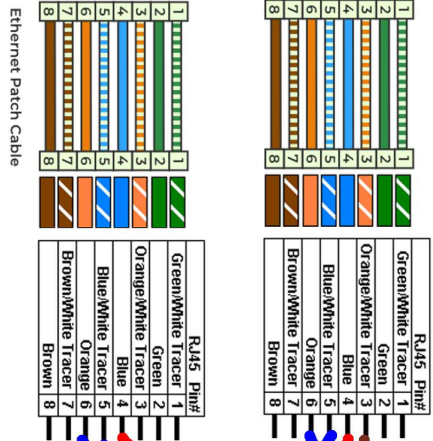

# wB4SA - Morse Code Key - Scout Project

Power Only DATA 2x RJ45 Jacks

Wood Plaque Base

Power Side  
Terminal Block  
Load Side

12V LED  
w/ Resistor

12v Buzzer  
400 Hz

Straight Morse Code Key