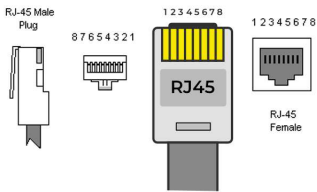

# wB4SA - Morse Code Key - Scout Project

Power Only DATA 2x RJ45 Jacks

Wood Plaque Base

Power Side  
Terminal Block  
Load Side

12V LED  
w/ Resistor

12v Buzzer  
400 Hz

Straight Morse Code Key